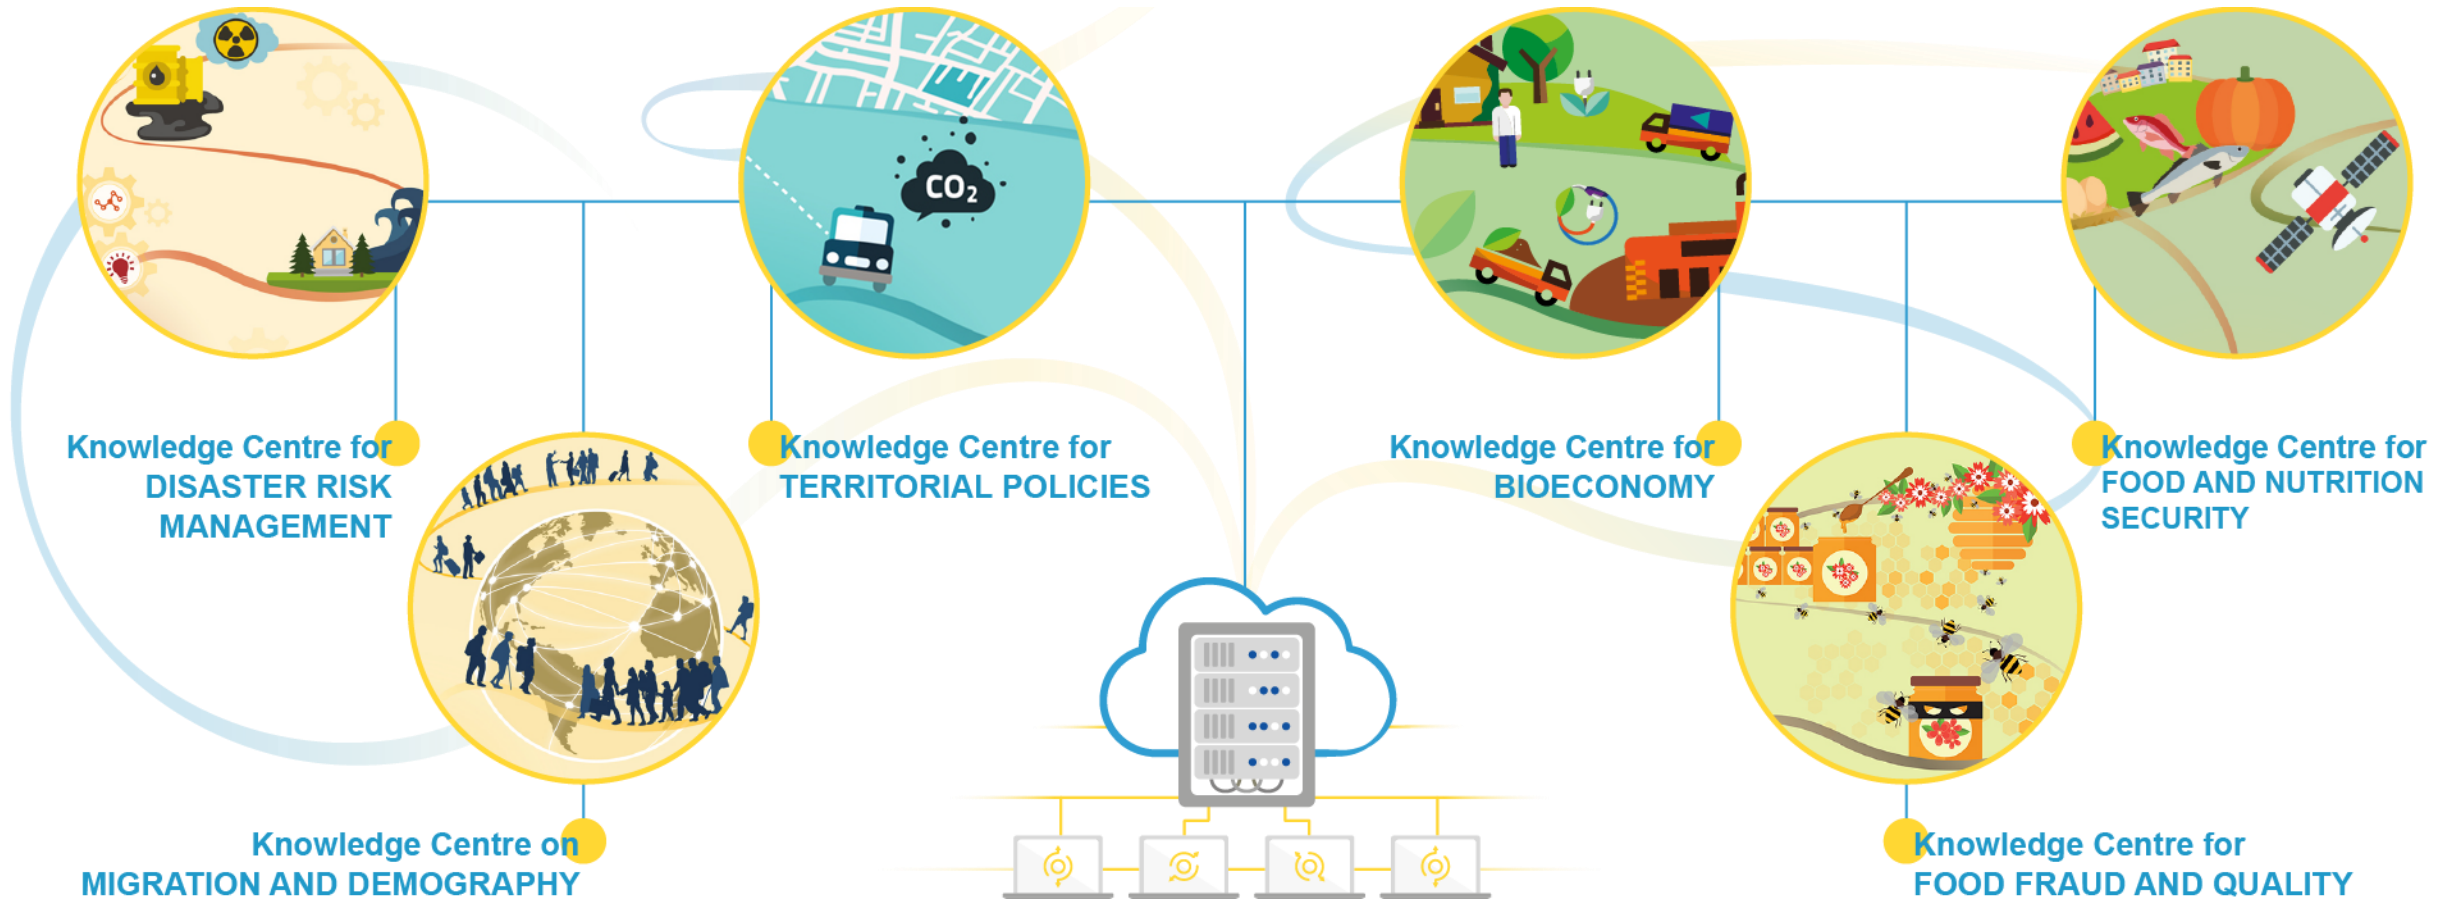

JRC facilities – some examples

Virtual tour at <https://visitors-centre.jrc.ec.europa.eu/en/media?type=8>

Neutron beams
to explore
the femtoscale
(MONNET)

Food Contact
Materials
(EURL FCM)

Nanobiotechnology
Laboratory

JRC neutron
time-of-flight
facility (GELINA)

Reference Material
Processing Hall

Water Laboratory

Knowledge Centres

Competence Centres

Green Deal

Digital Transformations

JRC' role for a “Europe fit for the digital age”