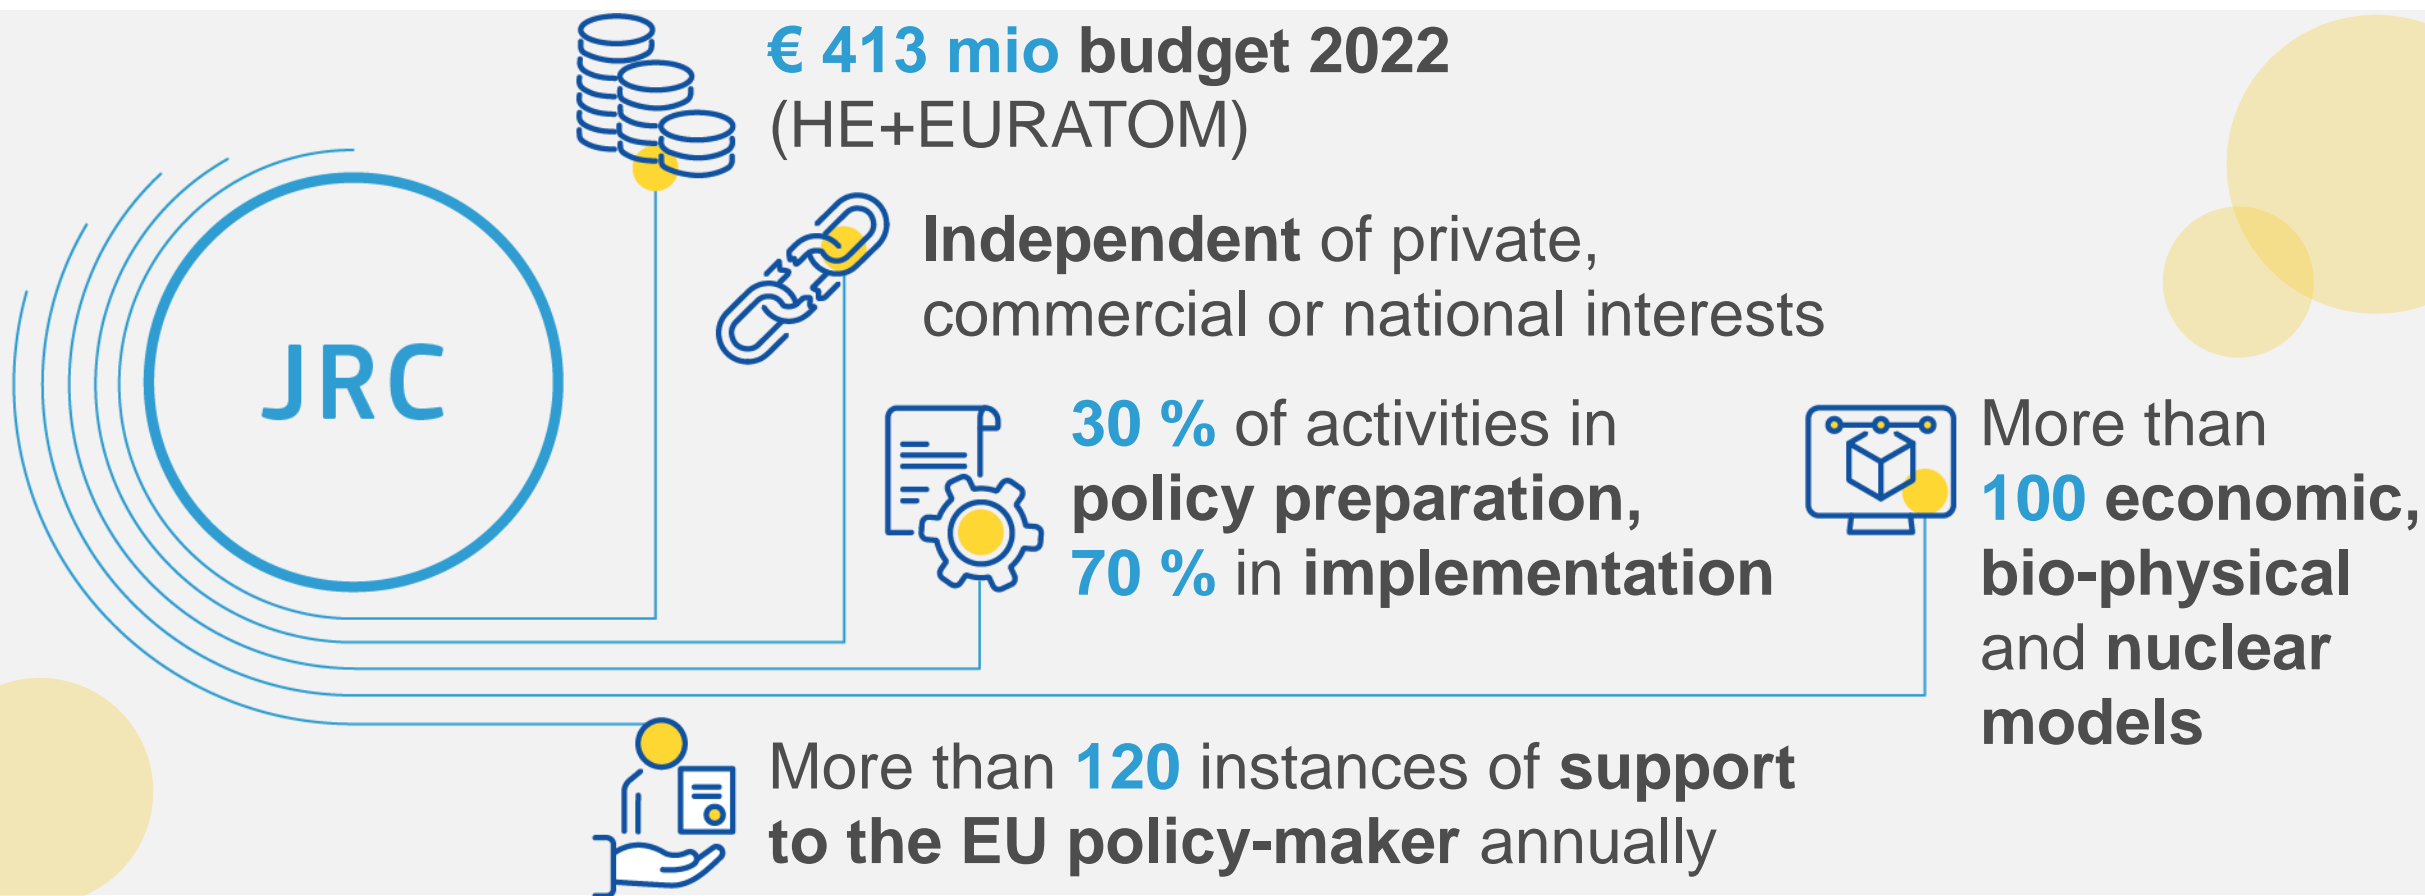

Knowledge
Management

Support

JRC Mission

As the science and knowledge service of the Commission our mission is to support EU policies with independent evidence throughout the whole policy cycle.

JRC role: facts and figures