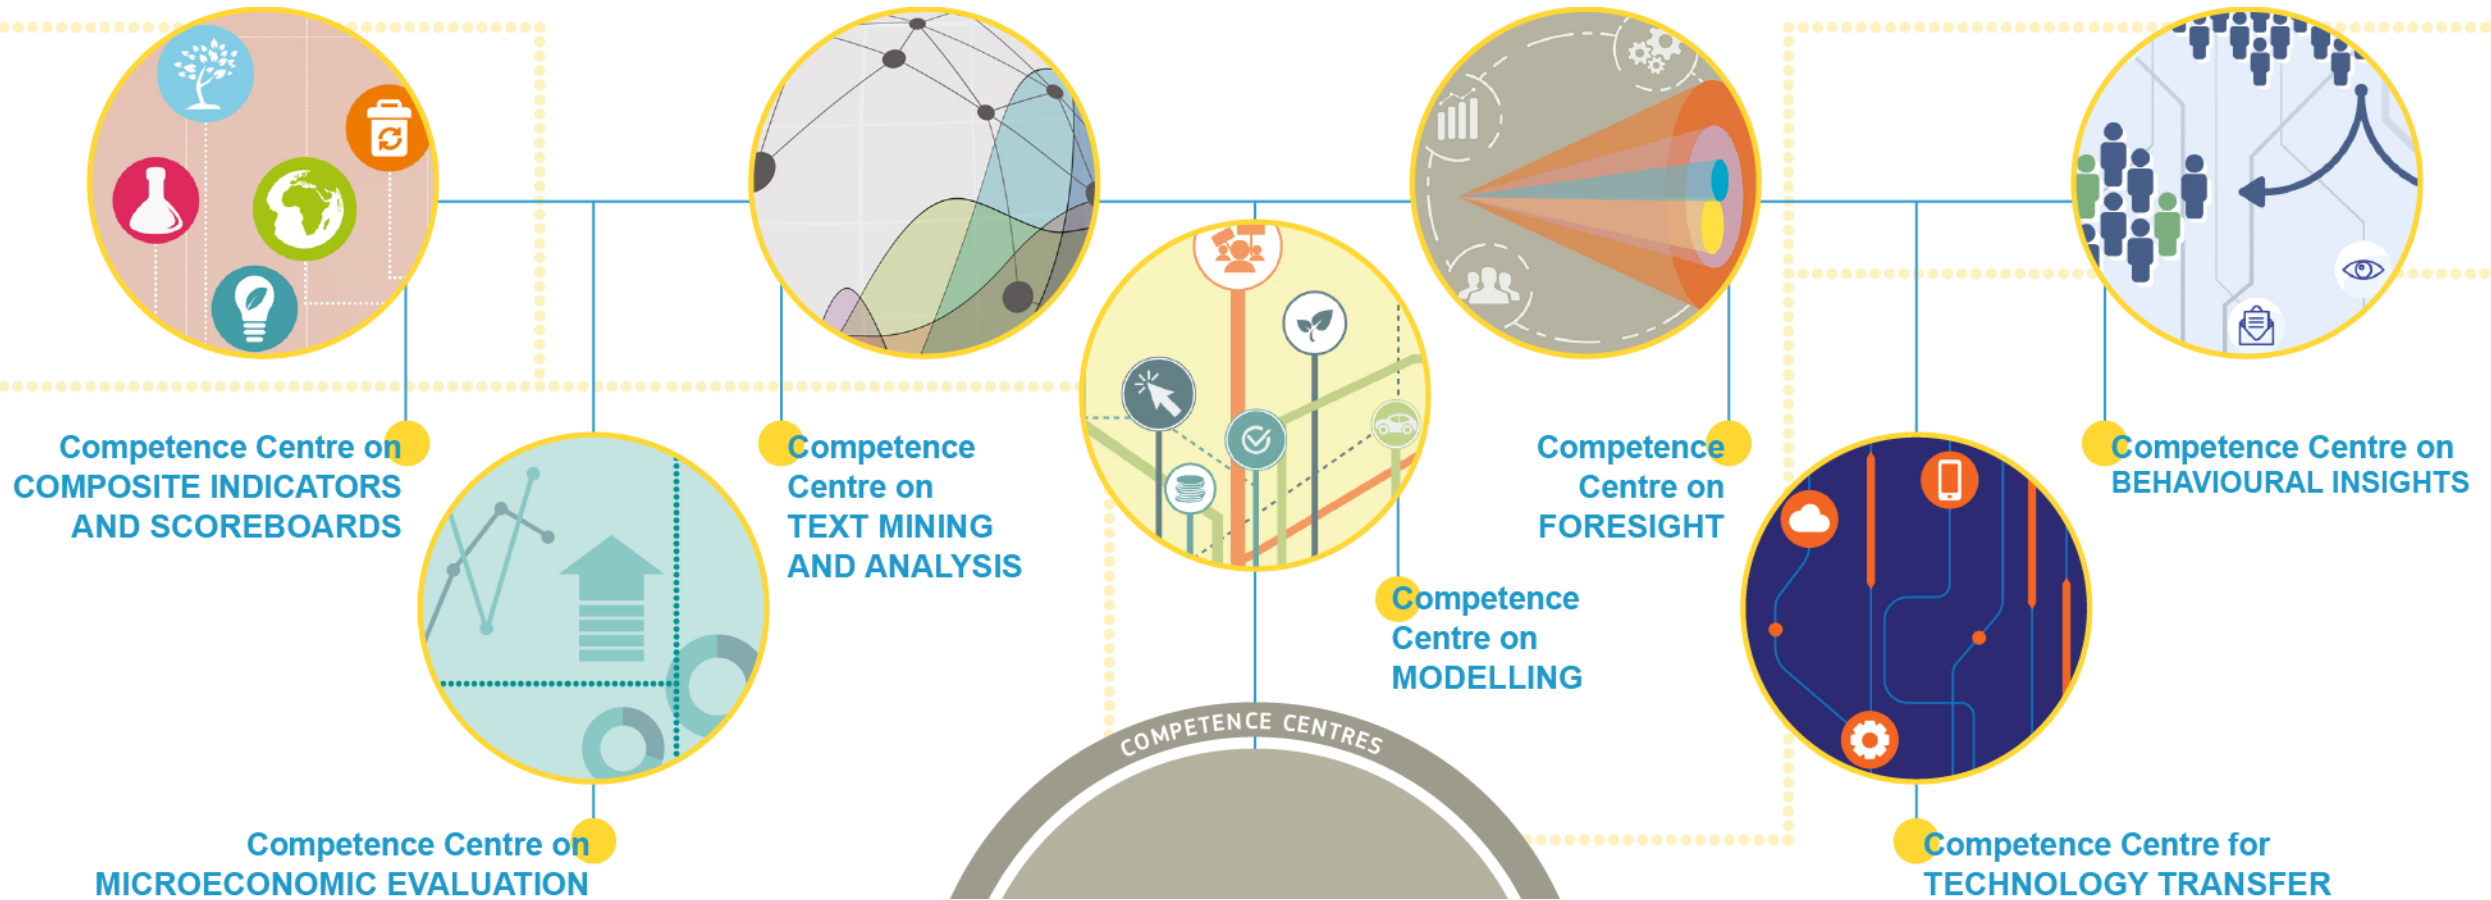

JRC facilities – some examples

Virtual tour at <https://visitors-centre.jrc.ec.europa.eu/en/media?type=8>

Neutron beams
to explore
the femtoscale
(MONNET)

Food Contact
Materials
(EURL FCM)

Nanobiotechnology
Laboratory

JRC neutron
time-of-flight
facility (GELINA)

Reference Material
Processing Hall

Water Laboratory

Knowledge Centres

Competence Centres

Green Deal

Digital Transformations

JRC' role for a “Europe fit for the digital age”